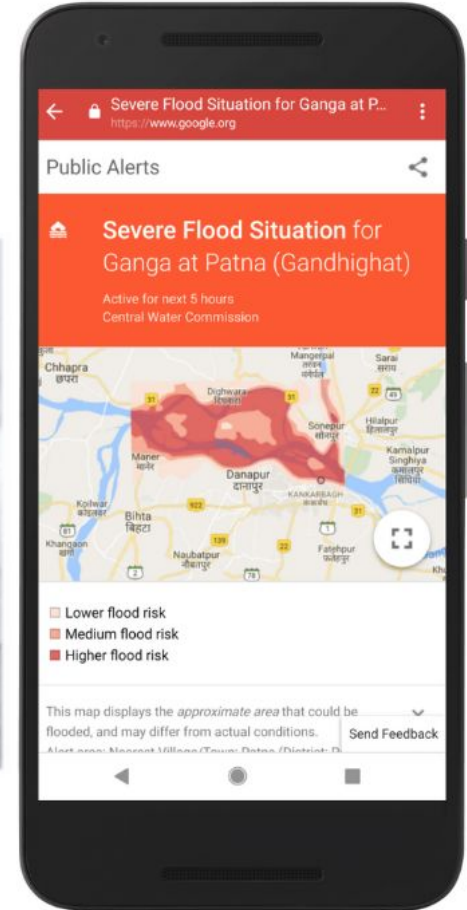

AI for Social Impact

Google AI for flood detection

Monitoring marine life

Detecting Plant Disease

Hong Kong: Clearbot for ocean cleanup

Powered by  Vidi
Labs

s e e k r

your visual companion