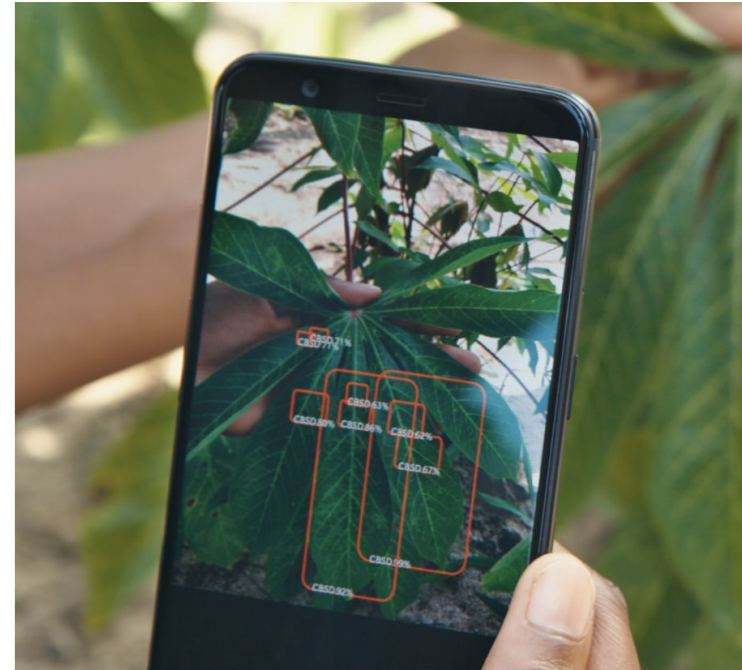

AI for Social Impact

Google AI for flood detection

Monitoring marine life

Detecting Plant Disease

Hong Kong: Clearbot for ocean cleanup

Powered by  Vidi
Labs

s e e k r

your visual companion